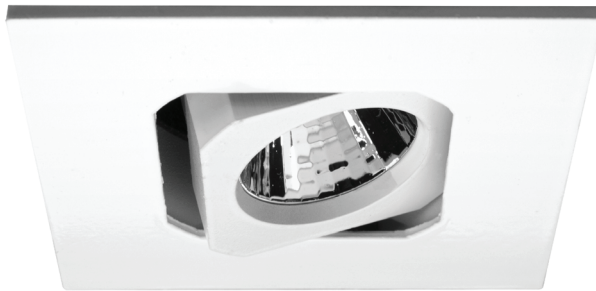

BLAZE SQUARE SMALL ADJUSTABLE 5W

- Fire Rated - Part B
- Energy Efficient - Part L
- Soundproof - Part E
- Rated IP64
- Small and Compact Size
- Dimmable with leading/trailing edge dimmers
- Double Insulated
- Cut-out 62mm
- Overall Diameter 70mm
- 25,000 hours lifetime