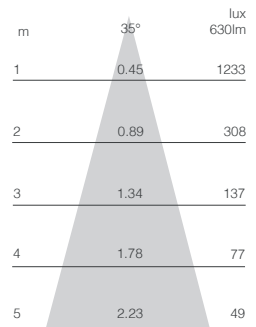

Colour	Colour Temp	Product Code	Dimming	Wattage	Comparable Halogen	Beam Angle	Power Factor	Lumens	Lumens per Watt	CRI
White	2700K	FIRE BLAZE 801IN	Yes	7W	75W	45°	0.90	630	90	80
White	3000K	FIRE BLAZE 801WW	Yes	7W	75W	45°	0.90	630	90	80
White	4000K	FIRE BLAZE 801CW	Yes	7W	75W	45°	0.90	630	90	80
Chrome	2700K	FIRE BLAZE 802CH	Yes	7W	75W	45°	0.90	630	90	80
Nickel	2700K	FIRE BLAZE 805NK	Yes	7W	75W	45°	0.90	630	90	80
Brass	2700K	FIRE BLAZE 803BR	Yes	7W	75W	45°	0.90	630	90	80

BLAZE ROUND SMALL ADJUSTABLE 5W

WHITE

CHROME

NICKEL

- Fire Rated - Part B
- Energy Efficient - Part L
- Soundproof - Part E
- Rated IP64
- Small and Compact Size
- Dimmable with leading/trailing edge dimmers
- Double Insulated
- Cut-out 54mm
- Overall Diameter 64mm
- 25,000 hours lifetime