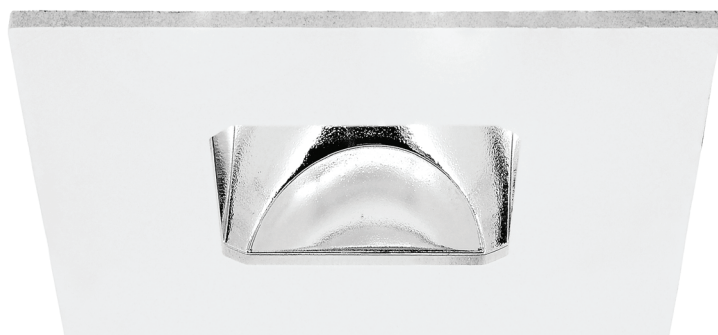

BLAZE SQUARE FIXED 7W

- Fire Rated - Part B
- Energy Efficient - Part L
- Soundproof - Part E
- Rated IP64
- Small and Compact Size
- Dimmable with leading/trailing edge dimmers
- Double Insulated
- Cut-out 64mm
- Overall Diameter 81mm
- 25,000 hours lifetime