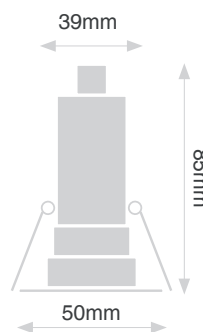

WHITE

CHROME

NICKEL

- Fire Rated - Part B
- Energy Efficient - Part L
- Soundproof - Part E
- Rated IP64
- Small and Compact Size
- Dimmable with leading/trailing edge dimmers
- Double Insulated
- Cut-out 64mm
- Overall Diameter 75mm
- 25,000 hours lifetime

BLAZE SQUARE SMALL ADJUSTABLE 5W

WHITE

CHROME

NICKEL

- Fire Rated - Part B
- Energy Efficient - Part L
- Soundproof - Part E
- Rated IP64
- Small and Compact Size
- Dimmable with leading/trailing edge dimmers
- Double Insulated
- Cut-out 62mm
- Overall Diameter 70mm
- 25,000 hours lifetime

BLAZE SQUARE SMALL FIXED 5W

WHITE

CHROME

NICKEL

- Fire Rated - Part B
- Energy Efficient - Part L
- Soundproof - Part E
- Rated IP64
- Small and Compact Size
- Dimmable with leading/trailing edge dimmers
- Double Insulated
- Cut-out 39mm
- Overall Diameter 50mm
- 25,000 hours lifetime