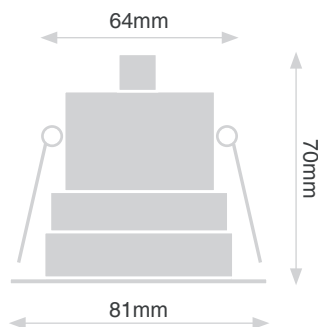

BLAZE SQUARE FIXED 7W

WHITE

CHROME

NICKEL

- Fire Rated - Part B
- Energy Efficient - Part L
- Soundproof - Part E
- Rated IP64
- Small and Compact Size
- Dimmable with leading/trailing edge dimmers
- Double Insulated
- Cut-out 64mm
- Overall Diameter 81mm
- 25,000 hours lifetime