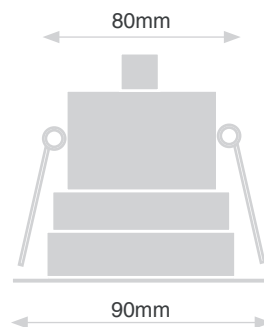

BLAZE SQUARE ADJUSTABLE 7W

WHITE

CHROME

NICKEL

- Fire Rated - Part B
- Energy Efficient - Part L
- Soundproof - Part E
- Rated IP64
- Small and Compact Size
- Dimmable with leading/trailing edge dimmers
- Double Insulated
- Cut-out 80mm
- Overall Diameter 90mm
- 25,000 hours lifetime