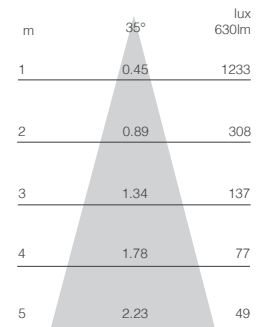

Colour	Colour Temp	Product Code	Dimming	Wattage	Comparable Halogen	Beam Angle	Power Factor	Lumens	Lumens per Watt	CRI
White	2700K	FIRE BLAZAR501IN	Yes	5W	50W	35°	0.90	420	84	80
White	3000K	FIRE BLAZAR501WW	Yes	5W	50W	35°	0.90	420	84	80
White	4000K	FIRE BLAZAR501CW	Yes	5W	50W	35°	0.90	420	84	80
Chrome	3000K	FIRE BLAZAR502WW	Yes	5W	50W	35°	0.90	420	84	80
Nickel	3000K	FIRE BLAZAR505WW	Yes	5W	50W	35°	0.90	420	84	80

BLAZE ROUND SMALL FIXED 5W

WHITE

CHROME

NICKEL

- Fire Rated - Part B
- Energy Efficient - Part L
- Soundproof - Part E
- Rated IP64
- Small and Compact Size
- Dimmable with leading/trailing edge dimmers
- Double Insulated
- Cut-out 38mm
- Overall Diameter 48mm
- 25,000 hours lifetime

Colour	Colour Temp	Product Code	Dimming	Wattage	Comparable Halogen	Beam Angle	Power Factor	Lumens	Lumens per Watt	CRI
White	2700K	FIRE BLAZE 501WH	Yes	5W	50W	35°	0.90	420	84	80
White	3000K	FIRE BLAZE 501WW	Yes	5W	50W	35°	0.90	420	84	80
White	4000K	FIRE BLAZE 501CW	Yes	5W	50W	35°	0.90	420	84	80
Chrome	2700K	FIRE BLAZE 502CH	Yes	5W	50W	35°	0.90	420	84	80
Nickel	2700K	FIRE BLAZE 505NK	Yes	5W	50W	35°	0.90	420	84	80