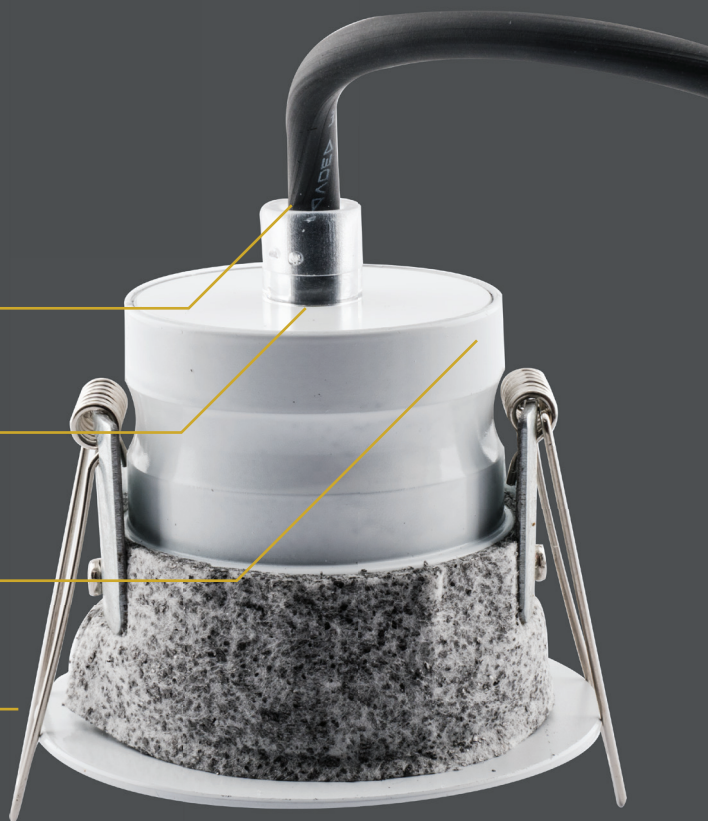

3

BLAZE ROUND SMALL
ADJUSTABLE 5W

5

BLAZE ROUND
FIXED 7W

4

BLAZE ROUND SMALL
FIXED 5W

6

IP64 - Dust tight. Protection from splashed water.

Integrated driver, fully dimmable

Fire Rated - 60 minute

Low profile bezel

Anti-glare reflector

Cree® XLamp® XA1512 LED

Double insulated

Pre-wired cord gripped

Low ceiling depth

Strong steel clips

BLAZE SQUARE OVERVIEW

 **BLAZE SQUARE ADJUSTABLE 7W** 7

 **BLAZE SQUARE SMALL ADJUSTABLE 5W** 9

 **BLAZE SQUARE FIXED 7W** 8

 **BLAZE SQUARE SMALL FIXED 5W** 10

IP64 - Dust tight. Protection from splashed water.

Integrated driver, fully dimmable

Fire Rated - 60 minute

Low profile bezel

Anti-glare reflector

Cree® XLamp® XA1512 LED

- Double insulated
- Pre-wired cord gripped
- Low ceiling depth
- Strong steel clips

BLAZE ROUND ADJUSTABLE 7W