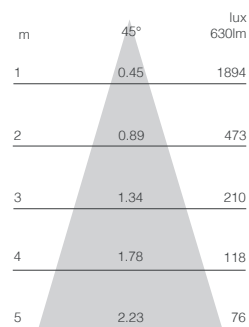

Colour	Colour Temp	Product Code	Dimming	Wattage	Comparable Halogen	Beam Angle	Power Factor	Lumens	Lumens per Watt	CRI
White	2700K	FIRE BLAZAR801IN	Yes	7W	75W	45°	0.90	630	90	80
White	3000K	FIRE BLAZAR801WW	Yes	7W	75W	45°	0.90	630	90	80
White	4000K	FIRE BLAZAR801CW	Yes	7W	75W	45°	0.90	630	90	80
Chrome	3000K	FIRE BLAZAR802WW	Yes	7W	75W	45°	0.90	630	90	80
Nickel	3000K	FIRE BLAZAR805WW	Yes	7W	75W	45°	0.90	630	90	80

BLAZE ROUND FIXED 7W

WHITE

BRASS

CHROME

NICKEL

- Fire Rated - Part B
- Energy Efficient - Part L
- Soundproof - Part E
- Rated IP64
- Small and Compact Size
- Dimmable with leading/trailing edge dimmers
- Double Insulated
- Cut-out 64mm
- Overall Diameter 75mm
- 25,000 hours lifetime

Colour	Colour Temp	Product Code	Dimming	Wattage	Comparable Halogen	Beam Angle	Power Factor	Lumens	Lumens per Watt	CRI
White	2700K	FIRE BLAZE 801IN	Yes	7W	75W	45°	0.90	630	90	80
White	3000K	FIRE BLAZE 801WW	Yes	7W	75W	45°	0.90	630	90	80
White	4000K	FIRE BLAZE 801CW	Yes	7W	75W	45°	0.90	630	90	80
Chrome	2700K	FIRE BLAZE 802CH	Yes	7W	75W	45°	0.90	630	90	80
Nickel	2700K	FIRE BLAZE 805NK	Yes	7W	75W	45°	0.90	630	90	80
Brass	2700K	FIRE BLAZE 803BR	Yes	7W	75W	45°	0.90	630	90	80