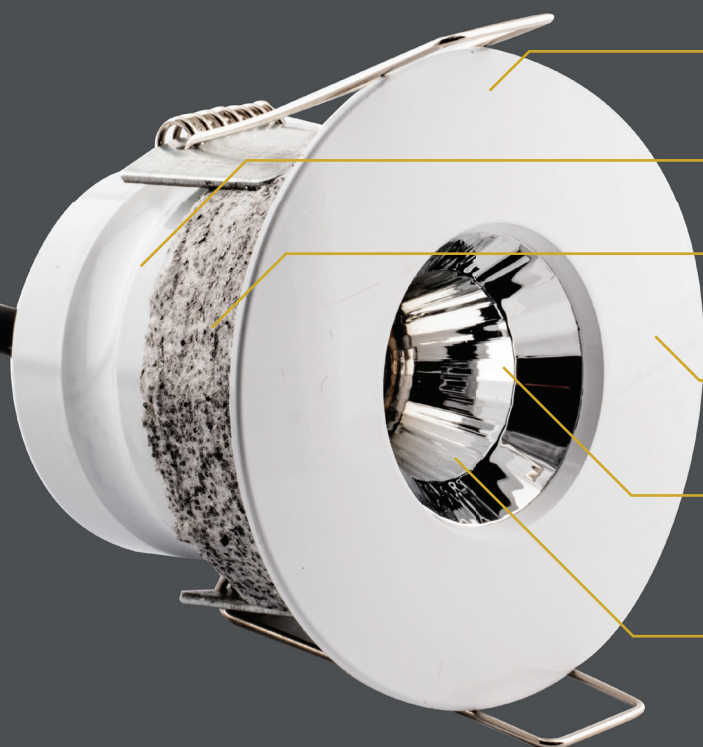

3

BLAZE ROUND SMALL
ADJUSTABLE 5W

5

BLAZE ROUND
FIXED 7W

4

BLAZE ROUND SMALL
FIXED 5W

6

IP64 - Dust tight. Protection from splashed water.

Integrated driver, fully dimmable

Fire Rated - 60 minute

Low profile bezel

Anti-glare reflector

Cree® XLamp® XA1512 LED

Double insulated

Pre-wired cord gripped

Low ceiling depth

Strong steel clips

BLAZE SQUARE OVERVIEW

 **BLAZE SQUARE ADJUSTABLE 7W** 7

 **BLAZE SQUARE SMALL ADJUSTABLE 5W** 9

 **BLAZE SQUARE FIXED 7W** 8

 **BLAZE SQUARE SMALL FIXED 5W** 10

IP64 - Dust tight. Protection from splashed water.

Integrated driver, fully dimmable

Fire Rated - 60 minute

Low profile bezel

Anti-glare reflector

Cree® XLamp® XA1512 LED

- Double insulated
- Pre-wired cord gripped
- Low ceiling depth
- Strong steel clips

BLAZE ROUND ADJUSTABLE 7W