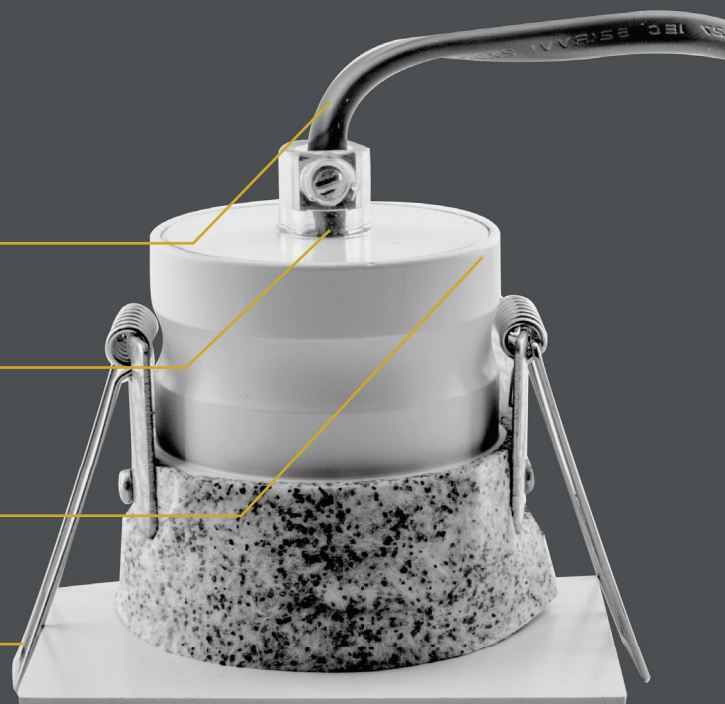

Strong steel clips

BLAZE SQUARE OVERVIEW

 **BLAZE SQUARE ADJUSTABLE 7W** 7

 **BLAZE SQUARE SMALL ADJUSTABLE 5W** 9

 **BLAZE SQUARE FIXED 7W** 8

 **BLAZE SQUARE SMALL FIXED 5W** 10

IP64 - Dust tight. Protection from splashed water.

Integrated driver, fully dimmable

Fire Rated - 60 minute

Low profile bezel

Anti-glare reflector

Cree® XLamp® XA1512 LED

- Double insulated
- Pre-wired cord gripped
- Low ceiling depth
- Strong steel clips

BLAZE ROUND ADJUSTABLE 7W

WHITE

CHROME

NICKEL

- Fire Rated - Part B
- Energy Efficient - Part L
- Soundproof - Part E
- Rated IP64
- Small and Compact Size
- Dimmable with leading/trailing edge dimmers
- Double Insulated
- Cut-out 64mm
- Overall Diameter 75mm
- 25,000 hours lifetime