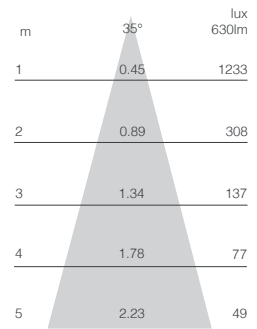

Colour	Colour Temp	Product Code	Dimming	Wattage	Comparable Halogen	Beam Angle	Power Factor	Lumens	Lumens per Watt	CRI
White	2700K	FIRE BLAZSQ801IN	Yes	7W	75W	45°	0.90	630	90	80
White	3000K	FIRE BLAZSQ801WW	Yes	7W	75W	45°	0.90	630	90	80
White	4000K	FIRE BLAZSQ801CW	Yes	7W	75W	45°	0.90	630	90	80
Chrome	2700K	FIRE BLAZSQ802CH	Yes	7W	75W	45°	0.90	630	90	80
Nickel	2700K	FIRE BLAZSQ805NK	Yes	7W	75W	45°	0.90	630	90	80

BLAZE SQUARE SMALL ADJUSTABLE 5W

WHITE

CHROME

NICKEL

- Fire Rated - Part B
- Energy Efficient - Part L
- Soundproof - Part E
- Rated IP64
- Small and Compact Size
- Dimmable with leading/trailing edge dimmers
- Double Insulated
- Cut-out 62mm
- Overall Diameter 70mm
- 25,000 hours lifetime