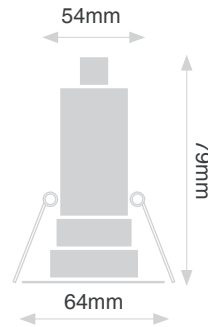

BLAZE ROUND SMALL ADJUSTABLE 5W

WHITE

CHROME

NICKEL

- Fire Rated - Part B
- Energy Efficient - Part L
- Soundproof - Part E
- Rated IP64
- Small and Compact Size
- Dimmable with leading/trailing edge dimmers
- Double Insulated
- Cut-out 54mm
- Overall Diameter 64mm
- 25,000 hours lifetime