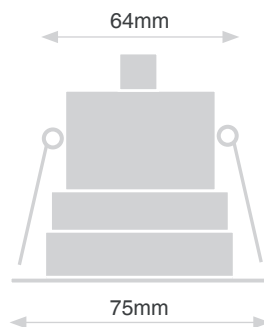

BLAZE ROUND FIXED 7W

WHITE

BRASS

CHROME

NICKEL

- Fire Rated - Part B
- Energy Efficient - Part L
- Soundproof - Part E
- Rated IP64
- Small and Compact Size
- Dimmable with leading/trailing edge dimmers
- Double Insulated
- Cut-out 64mm
- Overall Diameter 75mm
- 25,000 hours lifetime