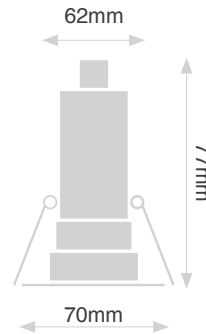

BLAZE SQUARE SMALL ADJUSTABLE 5W

WHITE

CHROME

NICKEL

- Fire Rated - Part B
- Energy Efficient - Part L
- Soundproof - Part E
- Rated IP64
- Small and Compact Size
- Dimmable with leading/trailing edge dimmers
- Double Insulated
- Cut-out 62mm
- Overall Diameter 70mm
- 25,000 hours lifetime