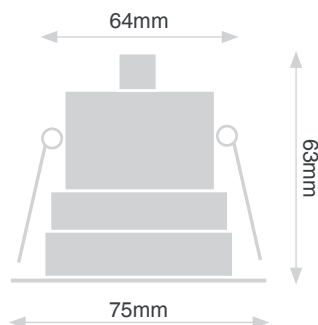

WHITE

CHROME

NICKEL

- Fire Rated - Part B
- Energy Efficient - Part L
- Soundproof - Part E
- Rated IP64
- Small and Compact Size
- Dimmable with leading/trailing edge dimmers
- Double Insulated
- Cut-out 64mm
- Overall Diameter 75mm
- 25,000 hours lifetime