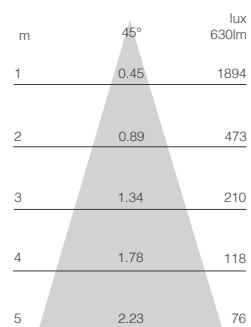

Colour	Colour Temp	Product Code	Dimming	Wattage	Comparable Halogen	Beam Angle	Power Factor	Lumens	Lumens per Watt	CRI
White	2700K	FIRE BLAZAS801IN	Yes	7W	75W	45°	0.90	630	90	80
White	3000K	FIRE BLAZAS801WW	Yes	7W	75W	45°	0.90	630	90	80
White	4000K	FIRE BLAZAS801CW	Yes	7W	75W	45°	0.90	630	90	80
Chrome	3000K	FIRE BLAZAS802WW	Yes	7W	75W	45°	0.90	630	90	80
Nickel	3000K	FIRE BLAZAS805WW	Yes	7W	75W	45°	0.90	630	90	80

BLAZE SQUARE FIXED 7W

WHITE

CHROME

NICKEL

- Fire Rated - Part B
- Energy Efficient - Part L
- Soundproof - Part E
- Rated IP64
- Small and Compact Size
- Dimmable with leading/trailing edge dimmers
- Double Insulated
- Cut-out 64mm
- Overall Diameter 81mm
- 25,000 hours lifetime