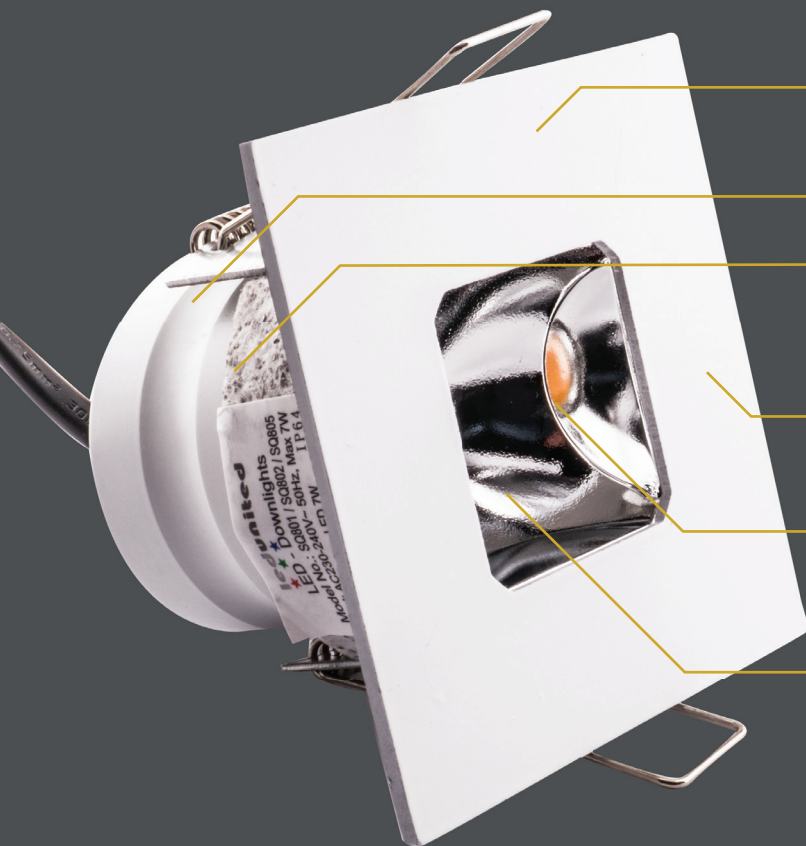

Integrated driver, fully dimmable

Fire Rated - 60 minute

Low profile bezel

Anti-glare reflector

Cree® XLamp® XA1512 LED

Double insulated

Pre-wired cord gripped

Low ceiling depth

Strong steel clips

BLAZE SQUARE OVERVIEW

 **BLAZE SQUARE ADJUSTABLE 7W** 7

 **BLAZE SQUARE SMALL ADJUSTABLE 5W** 9

 **BLAZE SQUARE FIXED 7W** 8

 **BLAZE SQUARE SMALL FIXED 5W** 10

IP64 - Dust tight. Protection from splashed water.

Integrated driver, fully dimmable

Fire Rated - 60 minute

Low profile bezel

Anti-glare reflector

Cree® XLamp® XA1512 LED

- Double insulated
- Pre-wired cord gripped
- Low ceiling depth
- Strong steel clips

BLAZE ROUND ADJUSTABLE 7W

WHITE

CHROME

NICKEL

- Fire Rated - Part B
- Energy Efficient - Part L
- Soundproof - Part E
- Rated IP64
- Small and Compact Size
- Dimmable with leading/trailing edge dimmers
- Double Insulated
- Cut-out 64mm
- Overall Diameter 75mm
- 25,000 hours lifetime