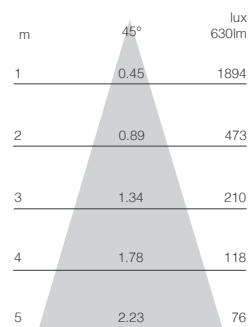

Colour	Colour Temp	Product Code	Dimming	Wattage	Comparable Halogen	Beam Angle	Power Factor	Lumens	Lumens per Watt	CRI
White	2700K	FIRE BLAZE 501WH	Yes	5W	50W	35°	0.90	420	84	80
White	3000K	FIRE BLAZE 501WW	Yes	5W	50W	35°	0.90	420	84	80
White	4000K	FIRE BLAZE 501CW	Yes	5W	50W	35°	0.90	420	84	80
Chrome	2700K	FIRE BLAZE 502CH	Yes	5W	50W	35°	0.90	420	84	80
Nickel	2700K	FIRE BLAZE 505NK	Yes	5W	50W	35°	0.90	420	84	80

BLAZE SQUARE ADJUSTABLE 7W

WHITE

CHROME

NICKEL

- Fire Rated - Part B
- Energy Efficient - Part L
- Soundproof - Part E
- Rated IP64
- Small and Compact Size
- Dimmable with leading/trailing edge dimmers
- Double Insulated
- Cut-out 80mm
- Overall Diameter 90mm
- 25,000 hours lifetime