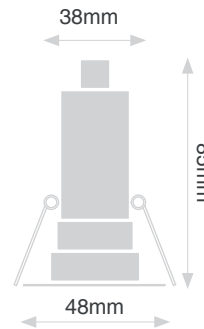

BLAZE ROUND SMALL FIXED 5W

WHITE

CHROME

NICKEL

- Fire Rated - Part B
- Energy Efficient - Part L
- Soundproof - Part E
- Rated IP64
- Small and Compact Size
- Dimmable with leading/trailing edge dimmers
- Double Insulated
- Cut-out 38mm
- Overall Diameter 48mm
- 25,000 hours lifetime