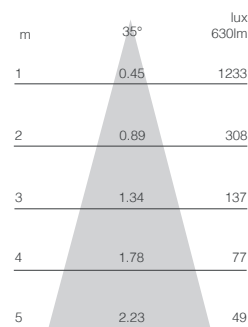

BLAZE SQUARE SMALL FIXED 5W

WHITE

CHROME

NICKEL

- Fire Rated - Part B
- Energy Efficient - Part L
- Soundproof - Part E
- Rated IP64
- Small and Compact Size
- Dimmable with leading/trailing edge dimmers
- Double Insulated
- Cut-out 39mm
- Overall Diameter 50mm
- 25,000 hours lifetime