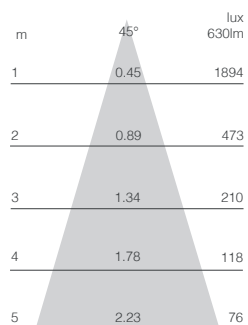

WHITE

CHROME

NICKEL

- Fire Rated - Part B
- Energy Efficient - Part L
- Soundproof - Part E
- Rated IP64
- Small and Compact Size
- Dimmable with leading/trailing edge dimmers
- Double Insulated
- Cut-out 64mm
- Overall Diameter 75mm
- 25,000 hours lifetime