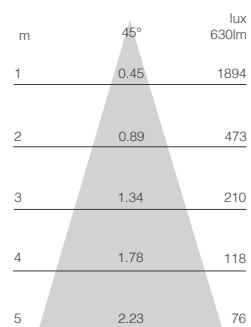

BLAZE SQUARE FIXED 7W

WHITE

CHROME

NICKEL

- Fire Rated - Part B
- Energy Efficient - Part L
- Soundproof - Part E
- Rated IP64
- Small and Compact Size
- Dimmable with leading/trailing edge dimmers
- Double Insulated
- Cut-out 64mm
- Overall Diameter 81mm
- 25,000 hours lifetime

Colour	Colour Temp	Product Code	Dimming	Wattage	Comparable Halogen	Beam Angle	Power Factor	Lumens	Lumens per Watt	CRI
White	2700K	FIRE BLAZSQ801IN	Yes	7W	75W	45°	0.90	630	90	80
White	3000K	FIRE BLAZSQ801WW	Yes	7W	75W	45°	0.90	630	90	80
White	4000K	FIRE BLAZSQ801CW	Yes	7W	75W	45°	0.90	630	90	80
Chrome	2700K	FIRE BLAZSQ802CH	Yes	7W	75W	45°	0.90	630	90	80
Nickel	2700K	FIRE BLAZSQ805NK	Yes	7W	75W	45°	0.90	630	90	80