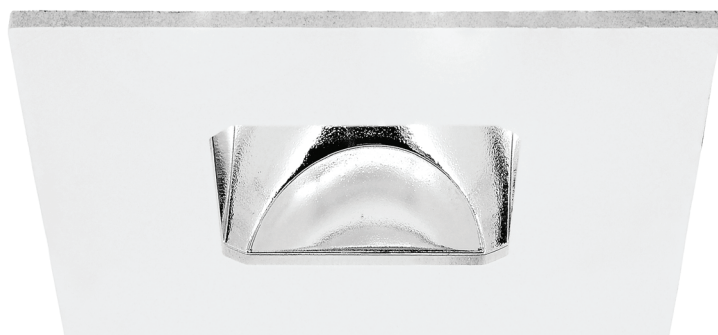

BLAZE SQUARE FIXED 7W

WHITE

CHROME

NICKEL

- Fire Rated - Part B
- Energy Efficient - Part L
- Soundproof - Part E
- Rated IP64
- Small and Compact Size
- Dimmable with leading/trailing edge dimmers
- Double Insulated
- Cut-out 64mm
- Overall Diameter 81mm
- 25,000 hours lifetime