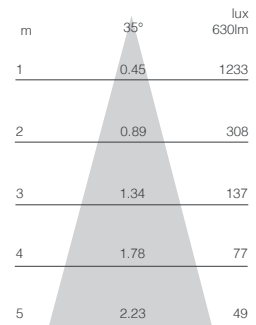

BLAZE SQUARE SMALL FIXED 5W

WHITE

CHROME

NICKEL

- Fire Rated - Part B
- Energy Efficient - Part L
- Soundproof - Part E
- Rated IP64
- Small and Compact Size
- Dimmable with leading/trailing edge dimmers
- Double Insulated
- Cut-out 39mm
- Overall Diameter 50mm
- 25,000 hours lifetime

Colour	Colour Temp	Product Code	Dimming	Wattage	Comparable Halogen	Beam Angle	Power Factor	Lumens	Lumens per Watt	CRI
White	2700K	FIRE BLAZSQ501IN	Yes	7W	50W	35°	0.90	420	84	80
White	3000K	FIRE BLAZSQ501WW	Yes	7W	50W	35°	0.90	420	84	80
White	4000K	FIRE BLAZSQ501CW	Yes	7W	50W	35°	0.90	420	84	80
Chrome	2700K	FIRE BLAZSQ502CH	Yes	7W	50W	35°	0.90	420	84	80
Nickel	2700K	FIRE BLAZSQ505NK	Yes	7W	50W	35°	0.90	420	84	80