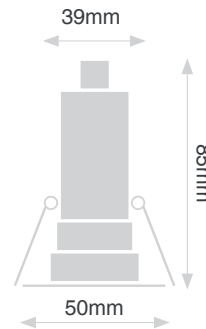

BLAZE SQUARE SMALL FIXED 5W

WHITE

CHROME

NICKEL

- Fire Rated - Part B
- Energy Efficient - Part L
- Soundproof - Part E
- Rated IP64
- Small and Compact Size
- Dimmable with leading/trailing edge dimmers
- Double Insulated
- Cut-out 39mm
- Overall Diameter 50mm
- 25,000 hours lifetime

Colour	Colour Temp	Product Code	Dimming	Wattage	Comparable Halogen	Beam Angle	Power Factor	Lumens	Lumens per Watt	CRI
White	2700K	FIRE BLAZSQ501IN	Yes	7W	50W	35°	0.90	420	84	80
White	3000K	FIRE BLAZSQ501WW	Yes	7W	50W	35°	0.90	420	84	80
White	4000K	FIRE BLAZSQ501CW	Yes	7W	50W	35°	0.90	420	84	80
Chrome	2700K	FIRE BLAZSQ502CH	Yes	7W	50W	35°	0.90	420	84	80
Nickel	2700K	FIRE BLAZSQ505NK	Yes	7W	50W	35°	0.90	420	84	80