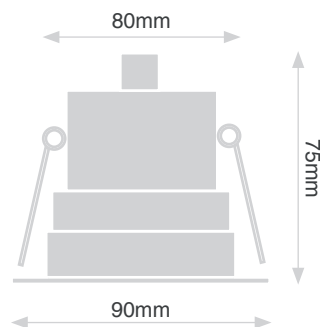

BLAZE SQUARE ADJUSTABLE 7W

WHITE

CHROME

NICKEL

- Fire Rated - Part B
- Energy Efficient - Part L
- Soundproof - Part E
- Rated IP64
- Small and Compact Size
- Dimmable with leading/trailing edge dimmers
- Double Insulated
- Cut-out 80mm
- Overall Diameter 90mm
- 25,000 hours lifetime