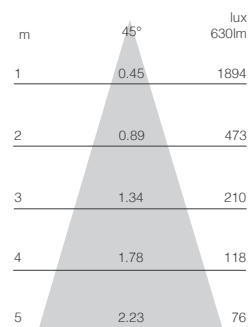

BLAZE SQUARE ADJUSTABLE 7W

WHITE

CHROME

NICKEL

- Fire Rated - Part B
- Energy Efficient - Part L
- Soundproof - Part E
- Rated IP64
- Small and Compact Size
- Dimmable with leading/trailing edge dimmers
- Double Insulated
- Cut-out 80mm
- Overall Diameter 90mm
- 25,000 hours lifetime

Colour	Colour Temp	Product Code	Dimming	Wattage	Comparable Halogen	Beam Angle	Power Factor	Lumens	Lumens per Watt	CRI
White	2700K	FIRE BLAZAS801IN	Yes	7W	75W	45°	0.90	630	90	80
White	3000K	FIRE BLAZAS801WW	Yes	7W	75W	45°	0.90	630	90	80
White	4000K	FIRE BLAZAS801CW	Yes	7W	75W	45°	0.90	630	90	80
Chrome	3000K	FIRE BLAZAS802WW	Yes	7W	75W	45°	0.90	630	90	80
Nickel	3000K	FIRE BLAZAS805WW	Yes	7W	75W	45°	0.90	630	90	80