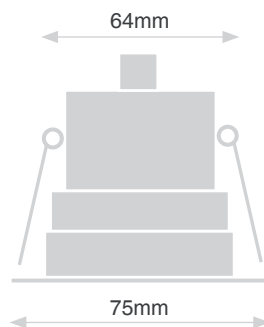

# BLAZE ROUND FIXED 7W

WHITE

BRASS

CHROME

NICKEL

- Fire Rated - Part B
- Energy Efficient - Part L
- Soundproof - Part E
- Rated IP64
- Small and Compact Size
- Dimmable with leading/trailing edge dimmers
- Double Insulated
- Cut-out 64mm
- Overall Diameter 75mm
- 25,000 hours lifetime