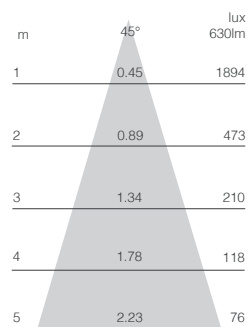

# BLAZE ROUND FIXED 7W

WHITE

BRASS

CHROME

NICKEL

- Fire Rated - Part B
- Energy Efficient - Part L
- Soundproof - Part E
- Rated IP64
- Small and Compact Size
- Dimmable with leading/trailing edge dimmers
- Double Insulated
- Cut-out 64mm
- Overall Diameter 75mm
- 25,000 hours lifetime

| Colour | Colour Temp  | Product Code     | Dimming | Wattage | Comparable Halogen | Beam Angle | Power Factor | Lumens     | Lumens per Watt | CRI |
|--------|--------------|------------------|---------|---------|--------------------|------------|--------------|------------|-----------------|-----|
| White  | <b>2700K</b> | FIRE BLAZE 801IN | Yes     | 7W      | 75W                | 45°        | 0.90         | <b>630</b> | <b>90</b>       | 80  |
| White  | <b>3000K</b> | FIRE BLAZE 801WW | Yes     | 7W      | 75W                | 45°        | 0.90         | <b>630</b> | <b>90</b>       | 80  |
| White  | <b>4000K</b> | FIRE BLAZE 801CW | Yes     | 7W      | 75W                | 45°        | 0.90         | <b>630</b> | <b>90</b>       | 80  |
| Chrome | <b>2700K</b> | FIRE BLAZE 802CH | Yes     | 7W      | 75W                | 45°        | 0.90         | <b>630</b> | <b>90</b>       | 80  |
| Nickel | <b>2700K</b> | FIRE BLAZE 805NK | Yes     | 7W      | 75W                | 45°        | 0.90         | <b>630</b> | <b>90</b>       | 80  |
| Brass  | <b>2700K</b> | FIRE BLAZE 803BR | Yes     | 7W      | 75W                | 45°        | 0.90         | <b>630</b> | <b>90</b>       | 80  |