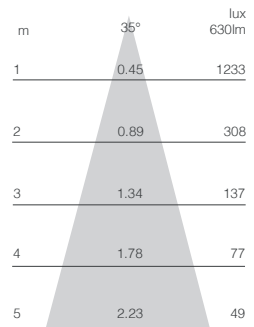

BLAZE ROUND SMALL FIXED 5W

WHITE

CHROME

NICKEL

- Fire Rated - Part B
- Energy Efficient - Part L
- Soundproof - Part E
- Rated IP64
- Small and Compact Size
- Dimmable with leading/trailing edge dimmers
- Double Insulated
- Cut-out 38mm
- Overall Diameter 48mm
- 25,000 hours lifetime

Colour	Colour Temp	Product Code	Dimming	Wattage	Comparable Halogen	Beam Angle	Power Factor	Lumens	Lumens per Watt	CRI
White	2700K	FIRE BLAZE 501WH	Yes	5W	50W	35°	0.90	420	84	80
White	3000K	FIRE BLAZE 501WW	Yes	5W	50W	35°	0.90	420	84	80
White	4000K	FIRE BLAZE 501CW	Yes	5W	50W	35°	0.90	420	84	80
Chrome	2700K	FIRE BLAZE 502CH	Yes	5W	50W	35°	0.90	420	84	80
Nickel	2700K	FIRE BLAZE 505NK	Yes	5W	50W	35°	0.90	420	84	80