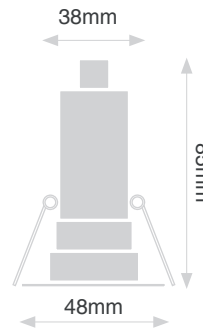

BLAZE ROUND SMALL FIXED 5W

WHITE

CHROME

NICKEL

- Fire Rated - Part B
- Energy Efficient - Part L
- Soundproof - Part E
- Rated IP64
- Small and Compact Size
- Dimmable with leading/trailing edge dimmers
- Double Insulated
- Cut-out 38mm
- Overall Diameter 48mm
- 25,000 hours lifetime

Colour	Colour Temp	Product Code	Dimming	Wattage	Comparable Halogen	Beam Angle	Power Factor	Lumens	Lumens per Watt	CRI
White	2700K	FIRE BLAZE 501WH	Yes	5W	50W	35°	0.90	420	84	80
White	3000K	FIRE BLAZE 501WW	Yes	5W	50W	35°	0.90	420	84	80
White	4000K	FIRE BLAZE 501CW	Yes	5W	50W	35°	0.90	420	84	80
Chrome	2700K	FIRE BLAZE 502CH	Yes	5W	50W	35°	0.90	420	84	80
Nickel	2700K	FIRE BLAZE 505NK	Yes	5W	50W	35°	0.90	420	84	80