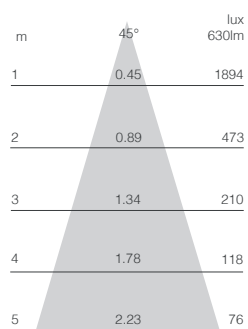

BLAZE ROUND ADJUSTABLE 7W

WHITE

CHROME

NICKEL

- Fire Rated - Part B
- Energy Efficient - Part L
- Soundproof - Part E
- Rated IP64
- Small and Compact Size
- Dimmable with leading/trailing edge dimmers
- Double Insulated
- Cut-out 64mm
- Overall Diameter 75mm
- 25,000 hours lifetime

Colour	Colour Temp	Product Code	Dimming	Wattage	Comparable Halogen	Beam Angle	Power Factor	Lumens	Lumens per Watt	CRI
White	2700K	FIRE BLAZAR801IN	Yes	7W	75W	45°	0.90	630	90	80
White	3000K	FIRE BLAZAR801WW	Yes	7W	75W	45°	0.90	630	90	80
White	4000K	FIRE BLAZAR801CW	Yes	7W	75W	45°	0.90	630	90	80
Chrome	3000K	FIRE BLAZAR802WW	Yes	7W	75W	45°	0.90	630	90	80
Nickel	3000K	FIRE BLAZAR805WW	Yes	7W	75W	45°	0.90	630	90	80