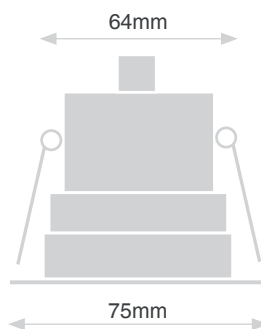

BLAZE ROUND ADJUSTABLE 7W

WHITE

CHROME

NICKEL

- Fire Rated - Part B
- Energy Efficient - Part L
- Soundproof - Part E
- Rated IP64
- Small and Compact Size
- Dimmable with leading/trailing edge dimmers
- Double Insulated
- Cut-out 64mm
- Overall Diameter 75mm
- 25,000 hours lifetime