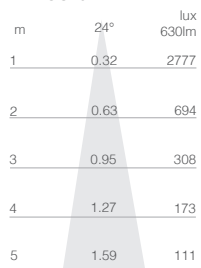

MR16 7W Switching

- Replicates halogen reflector
- LED positioned further back for anti glare
- Complies with Part L regulations
- Fully dimmable with leading edge dimmers
- Equivalent to 75W GU10
- Fits MR16 lampholder
- Emergency option available
- Dali option available

Product Code	Wattage	Colour Temp	Lumens	Lumens per Watt	Beam angle	CRI	Lamp holder	Dimming
REALMR1624D WW	7W	3000K	630	90	24°	80	GU10	No
REALMR1660D WW	7W	3000K	630	90	60°	80	GU10	No
REALMR1660D CW	7W	4000K	630	90	60°	80	GU10	No

LED GU10 7W 24°