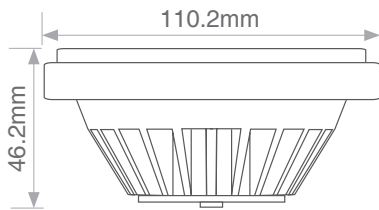

Dynamic White

AR111 MODULE 12W

Dimmable

- Colour temperature adjustable from 2700K - 6500K
- Complies with 2013 Part L regulations
- Fully dimmable with leading edge dimmers
- Equivalent to 100W AR111
- Fits AR111 Downlight

Product Code	Wattage	Colour Temp	Lumens	Lumens per Watt	Beam angle	CRI	Lamp holder	Dimming
DYN MODULE AR111	12W	6500K - 2700K	1100	92	75°	80	-	Yes

ACCESSORIES

Power Cord 1m 24V	DYNPC1
End Cap 60mm	DYNEND
2M Coupler Lead 24V	DYN2M
5M Coupler Lead 24V	DYN5M
10M Coupler Lead 24V	DYN10M